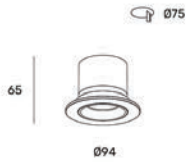

Flo 7

Z08977-7.36.|1|.2|.3|

Power	7W
Beam angle	36°
Color temperature	3000K
Light efficiency	440lm
Color rendering index	CRI>90
Size	D79 H55mm | cut-out: D65mm
IP	IP20
Material	aluminium, spray powder