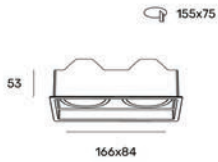

Power	7W
Beam angle	24°
Color temperature	3000K
Light efficiency	415lm
Color rendering index	CRI>90
Size	L84 W84 H53mm cut-out: L75 W75mm
IP	IP20
Material	aluminium, spray powder

Pure 2

Z03253-14.24.**|1|.2|.3|**