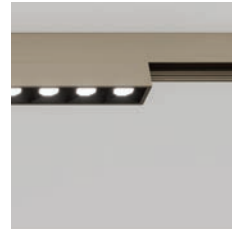

Champagne

OPTIONS

Colour

2	Matt Gold		BR
2	Black Nickel		TI
2	Sand Nickel		NI
2	Champagne		LC