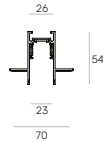

Cube

Cube Line

Row

Edge recessed trimless W

order installation track, light insets + mounting accessories separately

INSTALLATION TRACK

track trimless W 2000mm 48V

*end cup included