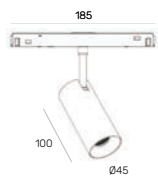

Shine 7

Z2936-7.36.**|1|**.**|2|**.**|3|**

Power	5W
Beam angle	36°
Color temperature	2700K/3000K/4000K
Light efficiency	400lm
Color rendering index	CRI>90