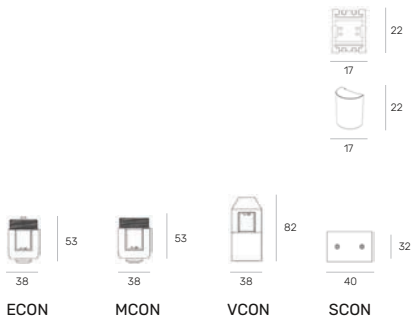

Frost

Trill

Luma surface/suspended

order installation track, light insets + mounting accessories separately

INSTALLATION TRACK

track surface 2000mm 48V | brass

ORDER CODE

Z4000-48.SR.200.BR