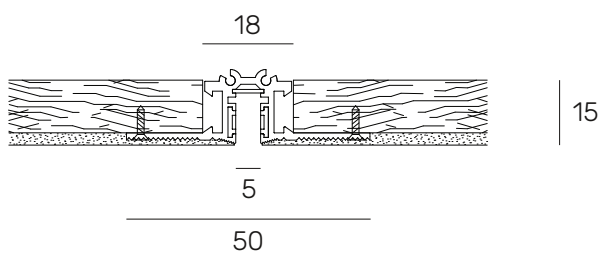

IP 20

ELECTRICAL

NON DIM, DIM optional

PHYSICAL

aluminium

spray powder

24V

Micro trimless arcs track