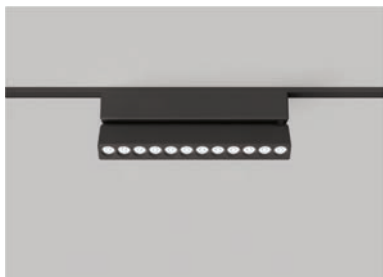

48V

Stella

Z3035-12.24.1|.BK.3|

Power	12W
Beam angle	24°
Color temperature	2700K/3000K/4000K
Light efficiency	810lm
Color rendering index	CRI>90