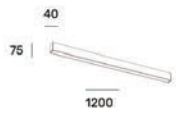

Nap 120

Z77120-36.PR.CCT. |1|.2|.3|

Power	36W
Beam angle	Prismatic
Color temperature	CCT (3000K/4000K/6000K)
Light efficiency	3200lm
Color rendering index	CRI>90
Size	L1200 W55 H70mm
IP	IP20
Material	aluminium, spray powder

Nap 120 U

Z77120-27+9.PR.CCT. |1|.2|.3|

Power	27W + 9W
Beam angle	Prismatic + PC diffuser
Color temperature	CCT (3000K/4000K/6000K)
Light efficiency	2400lm + 630lm
Color rendering index	CRI>90
Size	L1200 W55 H70mm
IP	IP20
Material	aluminium, spray powder

ACCESSORIES

Linkable connection accessories

ORDER CODE
Z77000-CP.

OPTIONS

Mounting accessories

|1|	Wire suspension	SUS
|1|	Recessed installation	REC
|1|	Wall mounted	WAL

Colour

|2|	Black	BK
|2|	White	WH

Dim options

|3|	Non-DIM	
|3|	*DIM	D

* On request