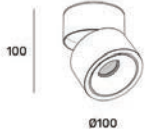

Savy S

Z08614-10.38.[|1](#).[|2](#).[|3](#)

Power	10W
Beam angle	38°
Color temperature	3000K
Light efficiency	850lm
Color rendering index	CRI>90
Size	D100 H100mm
IP	IP20
Material	aluminium, spray powder

OPTIONS

Colour temperature		
|1	*2700K warm light	27
|1	3000K home light	30
|1	*4000K natur light	40

Colour		
|2	Black ■	BK
|2	White □	WH

Dim options		
|3	Non-DIM	D
|3	*DIM	D

* On request