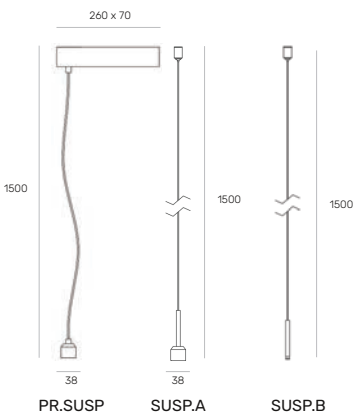

Z4000-48.TUBE.20.C.BR

TUBE LAYER

tube layer A for track Luma | brass

ORDER CODE

Z4000-48.TUBE.LAY.A.BR

tube layer B for track Luma | brass

Z4000-48.TUBE.LAY.B.BR

SUSPENDED