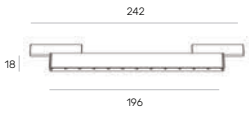

Point 12 Z1030-12.30.1|.BK.3|

Power	12W
Beam angle	30°
Color temperature	2700K/3000K/4000K
Light efficiency	430lm
Color rendering index	CRI>90