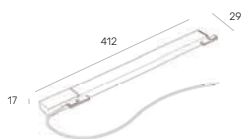

CONNECTOR ELECTRICAL

straight connector for 24V for track Micro | black

ORDER CODE

Z1000-24.SC.BK

corner connector for 24V for track Micro | black

Z1000-24.CC.BK

LED DRIVER

led driver 24V 100W for installing on track Micro | black