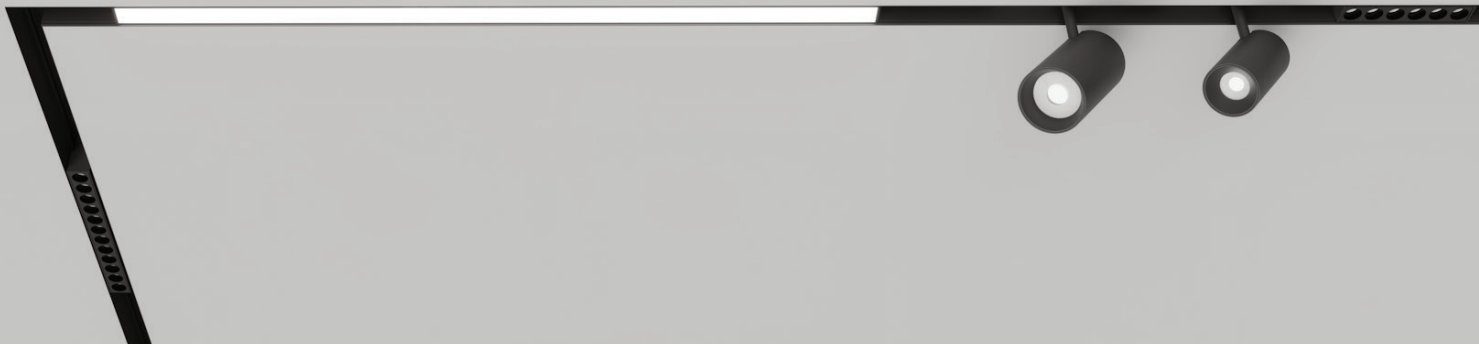

Z2000-48.CCUP.|2|

recessed cup/canopy recessed for el.cable

Z2000-48.RCUP.|2|

OPTIONS

Colour

2	Black	■	BK
2	White	□	WH

Edge

trimless system