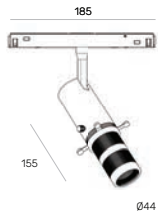

48V

Shine Art

Z2944-8.20-35.**|1|**.**|2|**.**|3|**

Power	8W
Beam angle	20°-35°
Color temperature	2700K/3000K/4000K
Light efficiency	640lm
Color rendering index	CRI>90

CE
RoHS
III
IP20
48V
HOT PLUG SAFE
FLICKER FREE
ROTATION

OPTIONS

Colour temperature		
|1|	*2700K warm light	27
|1|	3000K home light	30
|1|	*4000K natur light	40

Colour		
|2|	Black	BK
|2|	White	WH

Dim options		
|3|	Non-DIM	
|3|	*DIM - TRIAC	T
|3|	*DIM - DALI	D

* On request