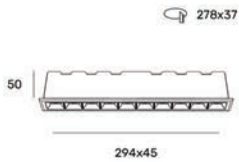

Loom R 5 **Z08736-10.45.1|.2|.3|**

Power	5x2W
Beam angle	45°
Color temperature	3000K
Light efficiency	850lm
Color rendering index	CRi>90
Size	L147 W45 H50mm | cut-out: L139 W37mm
IP	IP20
Material	aluminium, spray powder