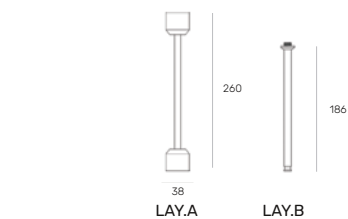

TUBE LAYER

tube layer A for track Luma | brass

ORDER CODE

Z4000-48.TUBE.LAY.A.BR

tube layer B for track Luma | brass

Z4000-48.TUBE.LAY.B.BR