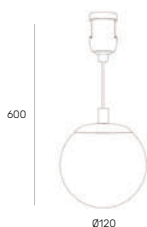

Colour	
2 Brass	BR

* On request

48V

Glow

Z4055-5.OP.|1|.BR.|3|

Power	5W
Beam angle	350°
Color temperature	2700K/3000K/4000K
Light efficiency	486lm
Color rendering index	CRI>90

Glow Wire

Z4065-5.OP.|1|.BR.|3|