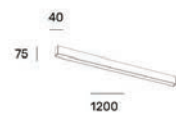

 3 	Non-DIM	
 3 	*DIM	D

* On request

— linear

Nap 120

Z77120-36.PR.CCT. |1|.2|.3|

Power	36W
Beam angle	Prismatic
Color temperature	CCT (3000K/4000K/6000K)
Light efficiency	3200lm
Color rendering index	CRI>90
Size	L1200 W55 H70mm
IP	IP20
Material	aluminium, spray powder