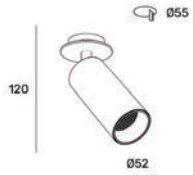

Flick R

Z08721-10.24. |1|.2|.3|

Power	10W
Beam angle	24° + honeycomb
Color temperature	3000K
Light efficiency	545lm
Color rendering index	CRi>90
Size	D52 H120mm | cut-out: D55mm
IP	IP20
Material	aluminium, spray powder

OPTIONS

Colour temperature		
|1|	*2700K warm light	27
|1|	3000K home light	30
|1|	*4000K natur light	40

Colour		
|2|	Black ■	BK
|2|	White □	WH
|2|	White+Black ■	WB

Dim options		
|3|	Non-DIM	
|3|	*DIM	D

* On request