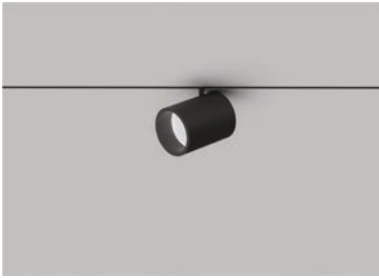

Pot

Z1015-9.36.**|1|.2|.3|**

Power	9W
Beam angle	36°
Color temperature	2700K/3000K/4000K
Light efficiency	530lm
Color rendering index	CRI>90