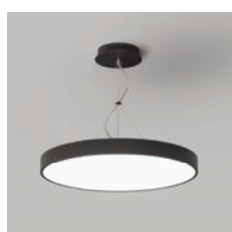

Wire suspension

OPTIONS

Mounting accessories		
| 1 |	Rod suspension 500mm	ROD
| 1 |	Wire suspension 800mm	SUS

Colour		
| 2 |	Black ■	BK
| 2 |	White □	WH

Dim options		
| 3 |	Non-DIM	
| 3 |	*DIM	D

* On request