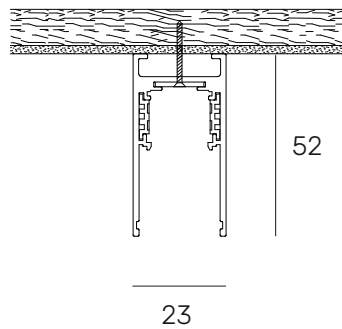

Edge

surface/suspended
system

Quickinfo

GENERAL

surface/suspended

IP 20

ELECTRICAL

NON DIM, DIM-TRIAC, DIM-DALI

PHYSICAL

aluminium

spray powder