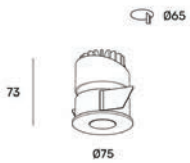

Power	9W
Beam angle	24° + honeycomb
Color temperature	3000K
Light efficiency	630lm
Color rendering index	CRI>90
Size	D72 H73mm cut-out: D65mm
IP	IP44
Material	aluminium, spray powder

Navi R

Z09233-9.24. |1|. |2|. |3|