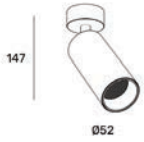

Flick S

Z08723-10.24.**|1|.2|.3|**

Power	10W
Beam angle	24° + honeycomb
Color temperature	3000K
Light efficiency	545lm
Color rendering index	CRI>90
Size	D52 H147mm
IP	IP20
Material	aluminium, spray powder

OPTIONS

Colour temperature		
|1|	*2700K warm light	27
|1|	3000K home light	30
|1|	*4000K natur light	40

Colour		
|2|	Black ■	BK
|2|	White □	WH
|2|	White+Black ■	WB

Dim options		
|3|	Non-DIM	
|3|	*DIM	D

* On request