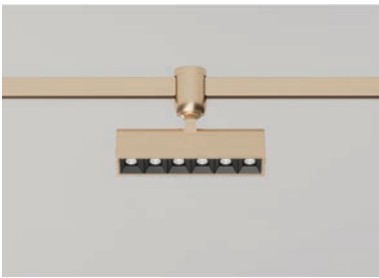

Eys

Z4035-8.48.**|1|**.BR

Power	8W
Beam angle	48°
Color temperature	2700K/3000K/4000K
Light efficiency	500lm
Color rendering index	CRI>90