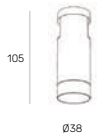

Zest

Z4020-8.36.**|1|**.BR

Power	8W
Beam angle	36°
Color temperature	2700K/3000K/4000K
Light efficiency	474lm
Color rendering index	CRI>90

Quik

Z4015-8.36.**|1|**.BR

Power	8W
Beam angle	36°
Color temperature	2700K/3000K/4000K
Light efficiency	474lm
Color rendering index	CRI>90

Eys

Z4035-8.48.**|1|**.BR

Power	8W
Beam angle	48°
Color temperature	2700K/3000K/4000K
Light efficiency	500lm
Color rendering index	CRI>90

OPTIONS

Colour temperature	
|1| *2700K warm light	27
|1| 3000K home light	30
|1| *4000K natur light	40

Colour	
Brass	BR

* On request