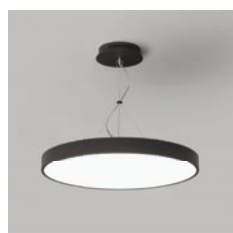

Wire suspension

OPTIONS

Mounting accessories

|1|	Wire suspension 800mm	SUS

Colour

|2|	Black ■	BK
|2|	White □	WH

Dim options

|3|	Non-DIM	
|3|	*DIM	D

* On request