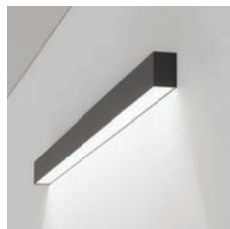

ACCESSORIES

Linkable connection accessories

ORDER CODE

Z77000-CP.

Wire suspension

Recessed installation

Wall mounted

OPTIONS