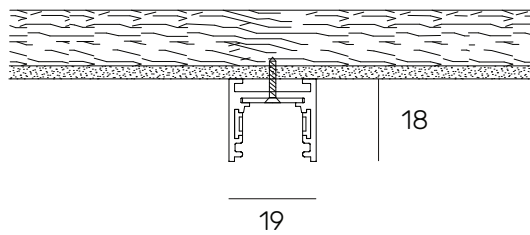

PHYSICAL

aluminium

brushed