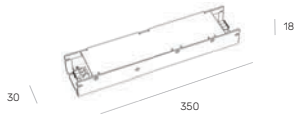

Power	250W
Output	48V
Input	AC220-240V/50Hz
Dimming	On/off
Size	400x40x22mm

DR150T

Z48-DR.150W.EXT.T

Power	150W
Output	48V
Input	AC220-240V/50Hz
Dimming	TRIAC
Size	350x30x18mm

DR300T

Z48-DR.300W.EXT.T

Power	300W
Output	48V
Input	AC220-240V/50Hz
Dimming	TRIAC
Size	350x30x18mm