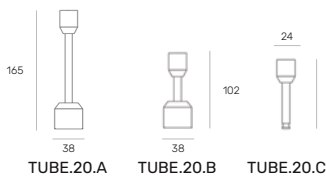

TUBE

tube A for track Luma for 200mm | brass

ORDER CODE

Z4000-48.TUBE.20.A.BR

tube B for track Luma for 200mm | brass

Z4000-48.TUBE.20.B.BR

tube C for track Luma for 200mm | brass

Z4000-48.TUBE.20.C.BR