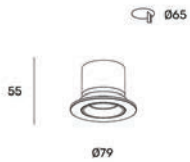

Flo 7

Z08977-7.36.|1|.2|.3|

Power	7W
Beam angle	36°
Color temperature	3000K
Light efficiency	440lm
Color rendering index	CRI>90
Size	D79 H55mm | cut-out: D65mm
IP	IP20
Material	aluminium, spray powder

Flo 10

Z08978-10.36.|1|.2|.3|

Power	10W
Beam angle	36°
Color temperature	3000K
Light efficiency	700lm
Color rendering index	CRI>90
Size	D85 H65mm | cut-out: D75mm
IP	IP20
Material	aluminium, spray powder

OPTIONS

Colour temperature		
|1|	*2700K warm light	27
|1|	3000K home light	30
|1|	*4000K natur light	40

Colour		
|2|	Black ■	BK
|2|	White □	WH

Dim options		
|3|	Non-DIM	
|3|	*DIM	D
|3|	*DIM-TRIAC	T

* On request