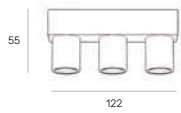

Mod

Z3020-6.36.**|1|.BK.|3|**

Power	6W
Beam angle	36°
Color temperature	2700K/3000K/4000K
Light efficiency	355lm
Color rendering index	CRI>90