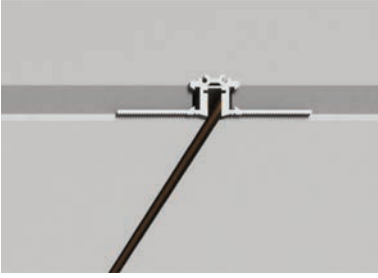

Drop Tube

Drop Conic

Micro trimless track

order installation track, light insets + mounting accessories separately

INSTALLATION TRACK

track trimless 2000mm 24V | black

ORDER CODE

Z1000-24.TR.200.BK