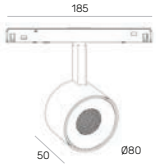

48V

Ori

Z2970-10.24.**|1|.2|.3|**

Power	10W
Beam angle	24°
Color temperature	2700K/3000K/4000K
Light efficiency	800lm
Color rendering index	CRI>90

OPTIONS

Colour temperature		
|1|	*2700K warm light	27
|1|	3000K home light	30
|1|	*4000K natur light	40

Colour		
|2|	Black	BK
|2|	White	WH

Dim options		
|3|	Non-DIM	
|3|	*DIM - TRIAC	T
|3|	*DIM - DALI	D

* On request