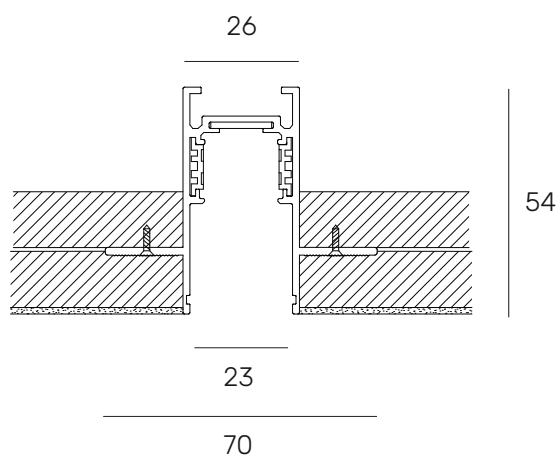

Edge

trimless system W

Quickinfo

GENERAL

recessed trimless

IP 20

ELECTRICAL

NON DIM, DIM-TRIAC, DIM-DALI

PHYSICAL

aluminium

spray powder