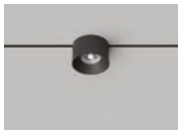

Micro SR Arc

SPOT

Pot

Top

SPOT LENSES

Point 12

Point 20

OPAL LINE