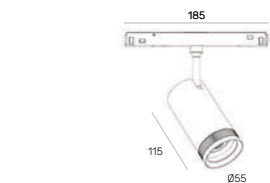

manual zoom for light beam

OPTIONS

Colour		
|2|	Black	BK
|2|	White	WH

Dim options		
|3|	Non-DIM	
|3|	*DIM - TRIAC	T
|3|	*DIM - DALI	D

* On request