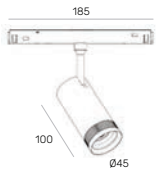

48V

Shine Zoom 8 Z2939-8.15-60.**|1|.2|.3|**

Power	8W
Beam angle	15°-60°
Color temperature	2700K/3000K/4000K
Light efficiency	640lm
Color rendering index	CRI>90

Shine Zoom 12 Z2939-12.10-55.**|1|.2|.3|**

Power	12W
Beam angle	10°-55°
Color temperature	2700K/3000K/4000K
Light efficiency	960lm
Color rendering index	CRI>90

OPTIONS

Colour temperature		
|1|	*2700K warm light	27
|1|	3000K home light	30
|1|	*4000K natur light	40

Colour		
|2|	Black	BK
|2|	White	WH

Dim options		
|3|	Non-DIM	
|3|	*DIM - TRIAC	T
|3|	*DIM - DALI	D

* On request