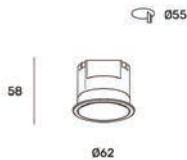

Radi

Z08202-10.45.**|1|.2|.3|**

Power	10W
Beam angle	45°
Color temperature	3000K
Light efficiency	760lm
Color rendering index	CRI>90
Size	D85 H65mm | cut out:D75mm
IP	IP44
Material	aluminium, spray powder