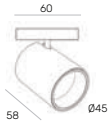

Pot

Z1015-9.36.**|1|.2|.3|**

Power	9W
Beam angle	36°
Color temperature	2700K/3000K/4000K
Light efficiency	530lm
Color rendering index	CRI>90

Top

Z1020-5.36.**|1|.2|.3|**

Power	5W
Beam angle	36°
Color temperature	2700K/3000K/4000K
Light efficiency	355lm
Color rendering index	CRI>90