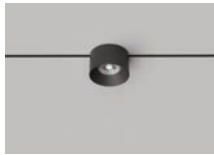

Micro

surface system

Quickinfo

GENERAL

surface
_____
IP 20
_____

ELECTRICAL

NON DIM, DIM optional
_____

PHYSICAL

aluminium
_____
spray powder
_____

Top

Punk