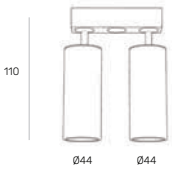

Spark 9

Z3015-9.36.**|1|.BK.|3|**

Power	9W
Beam angle	36°
Color temperature	2700K/3000K/4000K
Light efficiency	610lm
Color rendering index	CRI>90