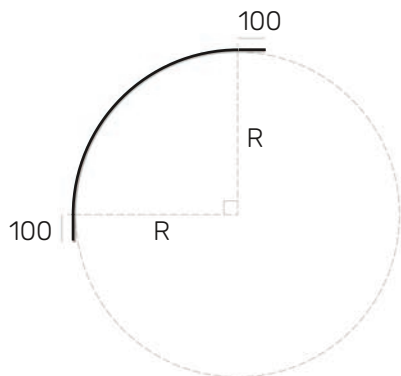

INSTALLATION TRACK - ARCS

R (mm)

R150

R300

R450

R600

arc trimless | black

arc trimless | black

arc trimless | black

arc trimless | black

ORDER CODE

Z1000-24.TR.R150.BK

Z1000-24.TR.R300.BK

Z1000-24.TR.R450.BK

Z1000-24.TR.R600.BK