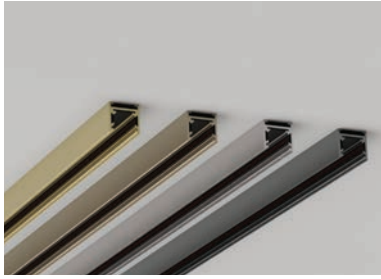

Arcus

Quadra

Lineo

Muse surface/suspended

order installation track, light insets + mounting accessories separately

INSTALLATION TRACK

ORDER CODE

track Muse surface/suspended 1500mm 48V