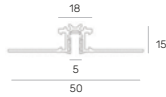

Drop Tube

Drop Conic

Micro trimless track

order installation track, light insets + mounting accessories separately

INSTALLATION TRACK

track trimless 2000mm 24V | black

ORDER CODE

Z1000-24.TR.200.BK