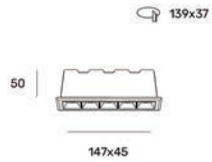

Loom R 5 **Z08736-10.45.1|.2|.3|**

Power	5x2W
Beam angle	45°
Color temperature	3000K
Light efficiency	850lm
Color rendering index	CRi>90
Size	L147 W45 H50mm | cut-out: L139 W37mm
IP	IP20
Material	aluminium, spray powder

Loom R 10 **Z08736-20.45.1|.2|.3|**

Power	10x2W
Beam angle	45°
Color temperature	3000K
Light efficiency	1700lm
Color rendering index	CRi>90
Size	L294 W45 H50mm | cut-out: L278 W37mm
IP	IP20
Material	aluminium, spray powder

OPTIONS

Colour temperature		
|1|	*2700K warm light	27
|1|	3000K home light	30
|1|	*4000K natur light	40

Colour		
|2|	Black ■	BK
|2|	White □	WH

Dim options		
|3|	Non-DIM	
|3|	*DIM	D
|3|	*DIM-TRIAC	T

* On request