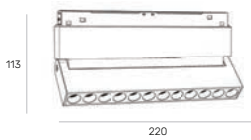

Cube Lenses 6 Z2935-6.24.|1|.2|.3|

Power	6W
Beam angle	24°
Color temperature	2700K/3000K/4000K
Light efficiency	480lm
Color rendering index	CRI>90