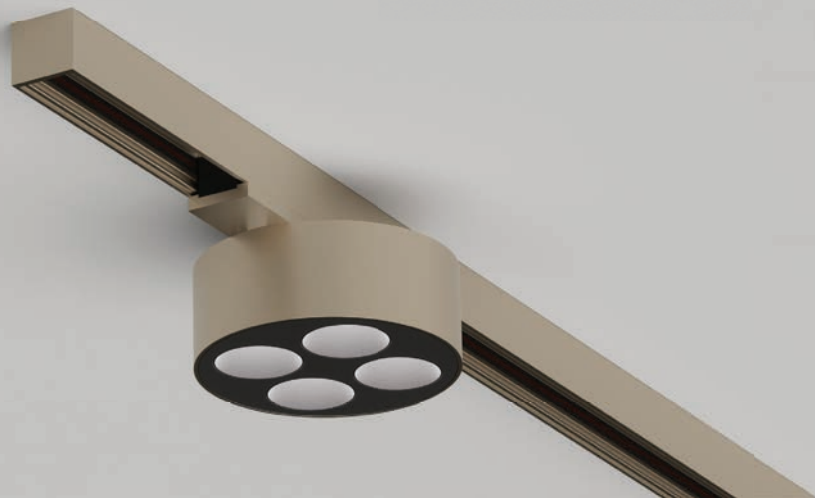

Colour	
2 Brass	BR

* On request

Muse

surface system

Quickinfo

GENERAL

surface/suspended

IP 20