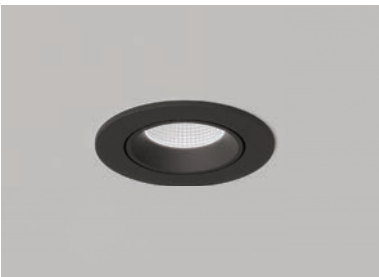

Flo 7

Z08977-7.36.|1|.2|.3|

Power	7W
Beam angle	36°
Color temperature	3000K
Light efficiency	440lm
Color rendering index	CRI>90
Size	D79 H55mm cut-out: D65mm
IP	IP20
Material	aluminium, spray powder

Flo 10