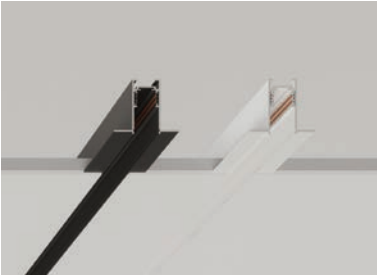

Cube

Cube Line

Row

Edge recessed trimless

order installation track, light insets + mounting accessories separately

INSTALLATION TRACK

track trimless 2000mm 48V

*end cup included