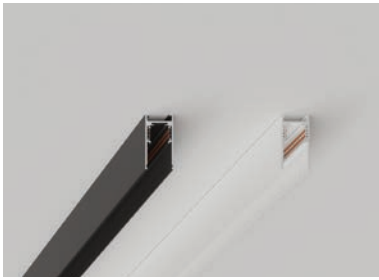

Cube

Cube Line

Row

Edge surface/suspended

order installation track, light insets + mounting accessories separately

INSTALLATION TRACK

track surface/suspended 2000mm 48V

ORDER CODE