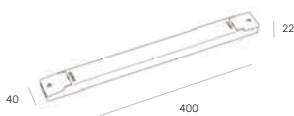

DR100

Z24-DR.100.L.EXT.D

Power	100W
Output	24V
Input	AC220-240V/50Hz
Dimming	DALI/DALI2
Size	350x30x18mm