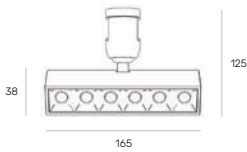

Quik

Z4015-8.36.**|1|**.BR

Power	8W
Beam angle	36°
Color temperature	2700K/3000K/4000K
Light efficiency	474lm
Color rendering index	CRI>90