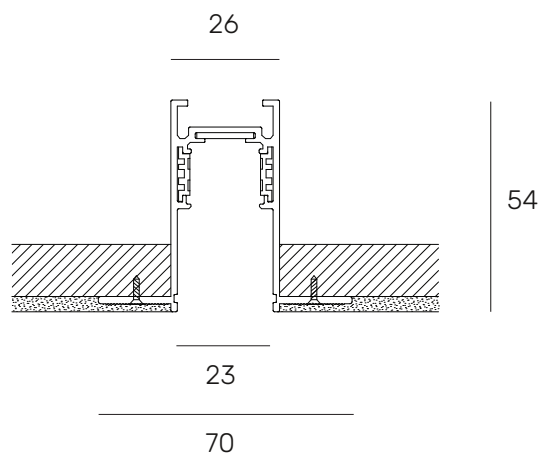

Edge

trimless system

Quickinfo

GENERAL

recessed trimless

IP 20

ELECTRICAL

NON DIM, DIM-TRIAC, DIM-DALI

PHYSICAL

aluminium

spray powder