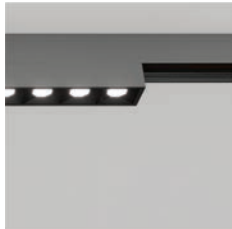

Black Nickel