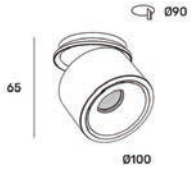

Savy R

Z08618-10.38. | 1 | . 2 | . 3 |

Power	10W
Beam angle	38°
Color temperature	3000K
Light efficiency	850lm
Color rendering index	CRi>90
Size	D100 H65mm | cut out:D90mm
IP	IP20
Material	aluminium, spray powder

OPTIONS

Colour temperature		
| 1 |	*2700K warm light	27
| 1 |	3000K home light	30
| 1 |	*4000K natur light	40

Colour		
| 2 |	Black ■	BK
| 2 |	White □	WH

Dim options		
| 3 |	Non-DIM	
| 3 |	*DIM	D
| 3 |	*DIM-TRIAC	T

* On request