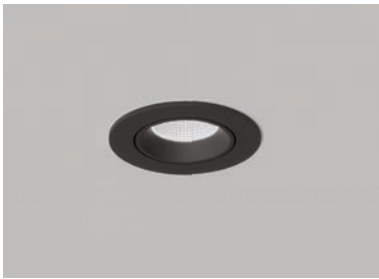

Flo 7

Z08977-7.36.|1|.2|.3|

Power	7W
Beam angle	36°
Color temperature	3000K
Light efficiency	440lm
Color rendering index	CRI>90
Size	D79 H55mm cut-out: D65mm
IP	IP20
Material	aluminium, spray powder

Flo 10