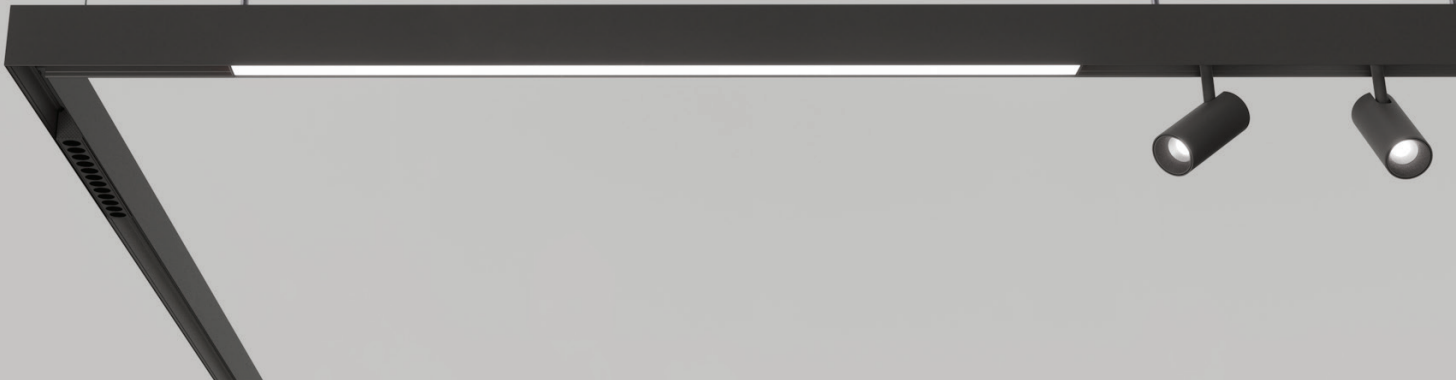

OPTIONS

Colour temperature		
1	*2700K warm light	27
1	3000K home light	30
1	*4000K natur light	40

Colour		
2	Black	BK
2	*White	WH

Dim options		
3	Non-DIM	
3	*DIM optional	D

* On request

Edge

surface/suspended
system