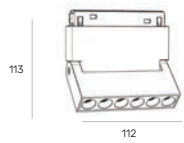

Cube Lenses 6 Z2935-6.24.|1|.2|.3|

Power	6W
Beam angle	24°
Color temperature	2700K/3000K/4000K
Light efficiency	480lm
Color rendering index	CRI>90

Cube Lenses 12 Z2935-12.24.|1|.2|.3|

Power	12W
Beam angle	24°
Color temperature	2700K/3000K/4000K
Light efficiency	960lm
Color rendering index	CRI>90

OPTIONS

Colour temperature		
|1|	*2700K warm light	27
|1|	3000K home light	30
|1|	*4000K natur light	40

Colour		
|2|	Black	BK
|2|	White	WH

Dim options		
|3|	Non-DIM	
|3|	*DIM - TRIAC	T
|3|	*DIM - DALI	D

* On request