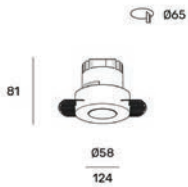

Power	9W
Beam angle	24° + honeycomb
Color temperature	3000K
Light efficiency	630lm
Color rendering index	CRI>90
Size	D98 H81mm cut-out: D65mm
IP	IP44
Material	aluminium, spray powder

Navi RT

Z09237-9.24. |1|. |2|. |3|