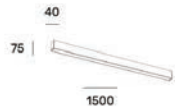

Nap 150

Z77150-42.PR.CCT. |1|.2|.3|

Power	42W
Beam angle	Prismatic
Color temperature	CCT (3000K/4000K/6000K)
Light efficiency	3700lm
Color rendering index	CRI>90
Size	L1500 W55 H70mm
IP	IP20
Material	aluminium, spray powder

Nap 150 U

Z77150-32+10.PR.CCT. |1|.2|.3|

Power	32W + 10W
Beam angle	Prismatic + PC diffuser
Color temperature	CCT (3000K/4000K/6000K)
Light efficiency	2800lm + 700lm
Color rendering index	CRI>90
Size	L1500 W55 H70mm
IP	IP20
Material	aluminium, spray powder

ACCESSORIES

Linkable connection accessories

ORDER CODE

Z77000-CP.

OPTIONS

Mounting accessories

|1|	Wire suspension	SUS
|1|	Recessed installation	REC
|1|	Wall mounted	WAL

Colour

|2|	Black	BK
|2|	White	WH

Dim options

|3|	Non-DIM	
|3|	*DIM	D

* On request