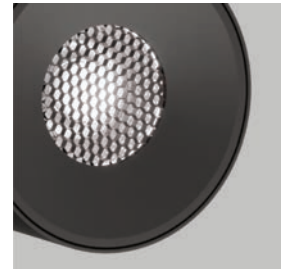

with Honeycomb anti-glare louver

OPTIONS

Colour temperature		
 1 	*2700K warm light	27
 1 	3000K home light	30
 1 	*4000K natur light	40

Colour		
 2 	Black	BK
 2 	White	WH

Dim options		
 3 	Non-DIM	
 3 	*DIM - TRIAC	T
 3 	*DIM - DALI	D