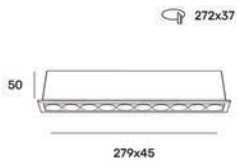

Colour		
 2 	Black ■	BK
 2 	White □	WH

Dim options		
 3 	Non-DIM	
 3 	*DIM	D
 3 	*DIM-TRIAC	T

* On request

Rise 5 R

Z05553-10.38.**|1|.2|.3|**

Power	5x2W
Beam angle	38°
Color temperature	3000K
Light efficiency	650lm
Color rendering index	CRI>90
Size	L147 W45 H50mm cut-out: L139 W37mm
IP	IP20
Material	aluminium, spray powder