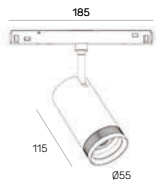

Shine Zoom 8 Z2939-8.15-60.**|1|.2|.3|**

Power	8W
Beam angle	15°-60°
Color temperature	2700K/3000K/4000K
Light efficiency	640lm
Color rendering index	CRI>90