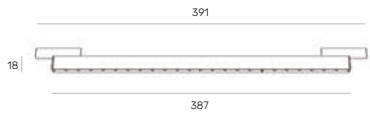

Point 20 Z1030-20.30.1|.BK.3|

Power	20W
Beam angle	30°
Color temperature	2700K/3000K/4000K
Light efficiency	1065lm
Color rendering index	CRI>90

OPTIONS

Colour temperature		
|1|	*2700K warm light	27
|1|	3000K home light	30
|1|	*4000K natur light	40

Dim options		
|3|	Non-DIM	
|3|	*DIM optional	D

* On request