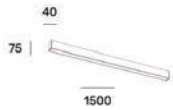

Power	42W
Beam angle	Prismatic
Color temperature	CCT (3000K/4000K/6000K)
Light efficiency	3700lm
Color rendering index	CRI>90
Size	L1500 W55 H70mm
IP	IP20
Material	aluminium, spray powder

Nap 150 U

Z77150-32+10.PR.CCT. |1|.2|.3|