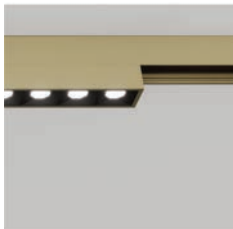

Arcus

Z5030-10.36.30.2

Power	10W
Beam angle	36°
Color temperature	3000K
Light efficiency	89lm
Color rendering index	CRI>90

27

232

Matt Gold

OPTIONS

Colour

2	Matt Gold		BR
2	Black Nickel		TI
2	Sand Nickel		NI
2	Champagne		LC