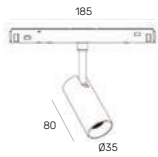

Shine 7

Z2936-7.36.**|1|**.**|2|**.**|3|**

Power	5W
Beam angle	36°
Color temperature	2700K/3000K/4000K
Light efficiency	400lm
Color rendering index	CRI>90

Shine 12

Z2936-12.36.**|1|**.**|2|**.**|3|**

Power	10W
Beam angle	36°
Color temperature	2700K/3000K/4000K
Light efficiency	800lm
Color rendering index	CRI>90

Shine 18

Z2936-18.36.**|1|**.**|2|**.**|3|**

Power	15W
Beam angle	36°
Color temperature	2700K/3000K/4000K
Light efficiency	1200lm
Color rendering index	CRI>90

OPTIONS

Colour temperature		
|1|	*2700K warm light	27
|1|	3000K home light	30
|1|	*4000K natur light	40

Colour		
|2|	Black	BK
|2|	White	WH

Dim options		
|3|	Non-DIM	
|3|	*DIM - TRIAC	T
|3|	*DIM - DALI	D

* On request