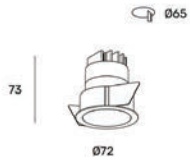

Vibe R

Z09231-9.24. |1|. |2|. |3|

Power	9W
Beam angle	24° + honeycomb
Color temperature	3000K
Light efficiency	630lm
Color rendering index	CRI>90
Size	D72 H73mm | cut-out: D65mm
IP	IP44
Material	aluminium, spray powder

Navi R

Z09233-9.24. |1|. |2|. |3|

Power	9W
Beam angle	24° + honeycomb
Color temperature	3000K
Light efficiency	540lm
Color rendering index	CRI>90
Size	D75 H73mm | cut-out: D65mm
IP	IP44
Material	aluminium, spray powder

OPTIONS

Colour temperature		
|1|	*2700K warm light	27
|1|	3000K home light	30
|1|	*4000K natur light	40

Colour		
|2|	Black ■	BK
|2|	White □	WH

Dim options		
|3|	Non-DIM	
|3|	*DIM	D
|3|	*DIM-TRIAC	T

* On request