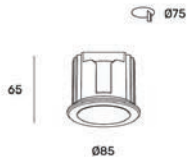

Radi

Z08202-10.45.**|1|.2|.3|**

Power	10W
Beam angle	45°
Color temperature	3000K
Light efficiency	760lm
Color rendering index	CRI>90
Size	D85 H65mm | cut out:D75mm
IP	IP44
Material	aluminium, spray powder

Aura 7

Z08657-7.60.**|1|.2|.3|**

Power	7W
Beam angle	60°
Color temperature	3000K
Light efficiency	430lm
Color rendering index	CRI>90
Size	D62 H58mm | cut-out: D55mm
IP	IP65
Material	aluminium, spray powder

Aura 10

Z08658-10.60.**|1|.2|.3|**

Power	10W
Beam angle	60°
Color temperature	3000K
Light efficiency	700lm
Color rendering index	CRI>90
Size	D83 H62mm | cut-out: D75mm
IP	IP65
Material	aluminium, spray powder

OPTIONS

Colour temperature		
|1|	*2700K warm light	27
|1|	3000K home light	30
|1|	*4000K natur light	40

Colour		
|2|	Black ■	BK
|2|	White □	WH

Dim options		
|3|	Non-DIM	
|3|	*DIM	D
|3|	*DIM-TRIAC	T

* On request