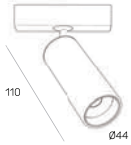

Spark 9

Z3015-9.36.**|1|.BK.|3|**

Power	9W
Beam angle	36°
Color temperature	2700K/3000K/4000K
Light efficiency	610lm
Color rendering index	CRI>90

Spark 18

Z3015-18.36.**|1|.BK.|3|**

Power	18W
Beam angle	36°
Color temperature	2700K/3000K/4000K
Light efficiency	1220lm
Color rendering index	CRI>90

OPTIONS

Colour temperature

|1|	*2700K warm light	27
|1|	3000K home light	30
|1|	*4000K natur light	40

Dim options

|3|	Non-DIM	
|3|	*DIM-TRIAC	T

* On request