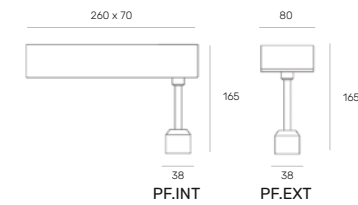

POWER FEEDER

power feeder for track Luma for internal driver 48V | brass

ORDER CODE

Z4000-48.PF.INT.BR

power feeder for track Luma for external driver 48V | brass

Z4000-48.PF.EXT.BR