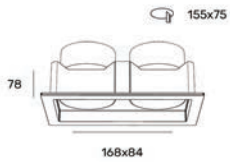

Colour		
 2 	Black ■	BK
 2 	White □	WH

Dim options		
 3 	Non-DIM	
 3 	*DIM	D
 3 	*DIM-TRIAC	T

* On request

Shift

Z09916-12.36.**|1|.2|.3|**

Power	12W
Beam angle	36°
Color temperature	3000K
Light efficiency	960lm
Color rendering index	CRI>90
Size	L135 W135 H90mm cut-out: L100 W100mm
IP	IP20
Material	aluminium, spray powder