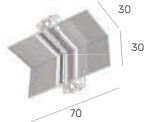

vertical corner trimless 90° | black

ORDER CODE

Z1000-24.TR.VC.BK

mounting connection for trimless track Micro (set 2.pcs)

ORDER CODE

Z1000-24.TR.MC

end cap for trimless track Micro | black

Z1000-24.EC.BK