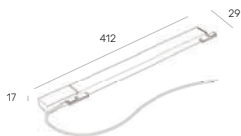

LED DRIVER

led driver 24V 100W for installing on track Micro | black

ORDER CODE

Z1000-24.DR.100.BK

remote drivers on driver page XXX