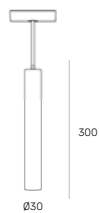

Halo Wire

Z3065-6.OP.|1|.BK.|3|

Power	6W
Beam angle	100°
Color temperature	2700K/3000K/4000K
Light efficiency	535lm
Color rendering index	CRI>90