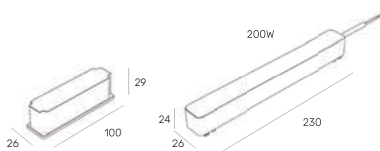

ORDER CODE

Z3000-48.TCC.BK

X corner connector surface | black

ORDER CODE

Z3000-48.XCC.BK

vertical corner connector surface 90° | black

ORDER CODE

Z3000-48.VCC.BK