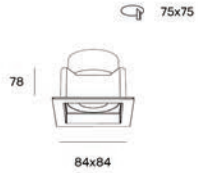

Shift

Z09916-12.36.**|1|.2|.3|**

Power	12W
Beam angle	36°
Color temperature	3000K
Light efficiency	960lm
Color rendering index	CRI>90
Size	L135 W135 H90mm | cut-out: L100 W100mm
IP	IP20
Material	aluminium, spray powder

Shift 2

Z09917-24.36.**|1|.2|.3|**

Power	2x12W
Beam angle	36°
Color temperature	3000K
Light efficiency	1600lm
Color rendering index	CRI>90
Size	L235 W135 H90mm | cut-out: L200 W100mm
IP	IP20
Material	aluminium, spray powder

OPTIONS

Colour temperature		
|1|	*2700K warm light	27
|1|	3000K home light	30
|1|	*4000K natur light	40

Colour		
|2|	Black ■	BK
|2|	White □	WH

Dim options		
|3|	Non-DIM	
|3|	*DIM	D
|3|	*DIM-TRIAC	T

* On request