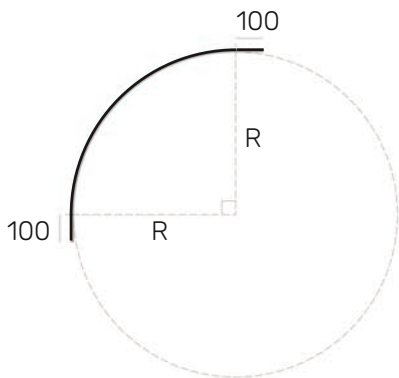

INSTALLATION TRACK - ARCS

R (mm)

R150

R300

R450

R600

arc surface | black

arc surface | black

arc surface | black

arc surface | black

ORDER CODE

Z1000-24.SR.R150.BK

Z1000-24.SR.R300.BK

Z1000-24.SR.R450.BK

Z1000-24.SR.R600.BK