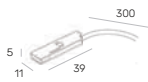

POWER FEEDER ELECTRICAL

power feeder for 24V for track Micro | black

ORDER CODE

Z1000-24.PF.BK