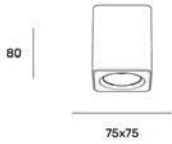

Twine

Z08317-7.55.**|1|.2|.3|**

Power	7W
Beam angle	55°
Color temperature	3000K
Light efficiency	560lm
Color rendering index	CRI>90
Size	L75 W75 H90mm
IP	IP20
Material	aluminium, spray powder

Twine 2

Z08318-14.55.**|1|.2|.3|**

Power	2x7W
Beam angle	55°
Color temperature	3000K
Light efficiency	1120lm
Color rendering index	CRI>90
Size	L150 W75 H90mm
IP	IP20
Material	aluminium, spray powder

OPTIONS

Colour temperature		
|1|	*2700K warm light	27
|1|	3000K home light	30
|1|	*4000K natur light	40

Colour		
|2|	Black ■	BK
|2|	White □	WH
|2|	White+Black ■	WB

Dim options		
|3|	Non-DIM	
|3|	*DIM	D

* On request