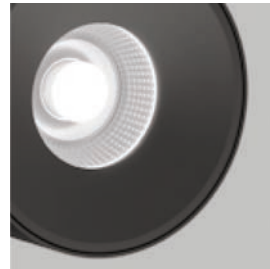

with Honeycomb anti-glare louver

OPTIONS

Colour temperature		
|1|	*2700K warm light	27
|1|	3000K home light	30
|1|	*4000K natur light	40

Colour		
|2|	Black	BK
|2|	White	WH

Dim options		
|3|	Non-DIM	
|3|	*DIM - TRIAC	T
|3|	*DIM - DALI	D

* On request