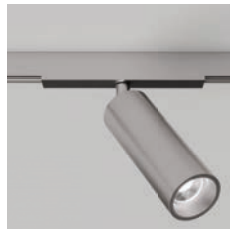

Sand Nickel