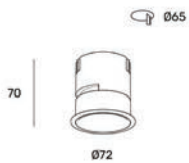

— **recessed**

Blaze R 7

Z09681-7.36.**|1|.2|.3|**

Power	7W
Beam angle	36°
Color temperature	3000K
Light efficiency	435lm
Color rendering index	CRI>90
Size	D62 H65mm cut-out: D55mm
IP	IP20
Material	aluminium, spray powder