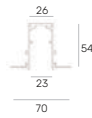

Cube

Cube Line

Row

Edge recessed trimless

order installation track, light insets + mounting accessories separately

INSTALLATION TRACK

track trimless 2000mm 48V

*end cup included