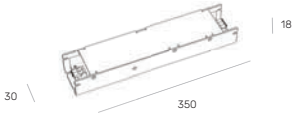

Power	250W
Output	48V
Input	AC220-240V/50Hz
Dimming	On/off
Size	400x40x22mm

DR150T

Z48-DR.150W.EXT.T

Power	150W
Output	48V
Input	AC220-240V/50Hz
Dimming	TRIAC
Size	350x30x18mm

DR300T

Z48-DR.300W.EXT.T

Power	300W
Output	48V
Input	AC220-240V/50Hz
Dimming	TRIAC
Size	350x30x18mm