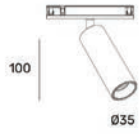

48V

Axis

Z5015-8.36.30.2

Power	8W
Beam angle	36°
Color temperature	3000K
Light efficiency	590lm
Color rendering index	CRI>90

Matt Gold

OPTIONS

Colour

2	Matt Gold		BR
2	Black Nickel		TI
2	Sand Nickel		NI
2	Champagne		LC