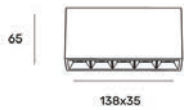

Flux

Z08987-10.45,**|1|**,**|2|**,**|3|**

Power	5x2W
Beam angle	45°
Color temperature	3000K
Light efficiency	850lm
Color rendering index	CRI>90
Size	L138 W35 H65mm
IP	IP20
Material	aluminium, spray powder

OPTIONS

Colour temperature		
|1|	*2700K warm light	27
|1|	3000K home light	30
|1|	*4000K natur light	40

Colour		
|2|	Black ■	BK
|2|	White □	WH

Dim options		
|3|	Non-DIM	
|3|	*DIM	D

* On request