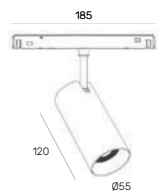

Shine 12

Z2936-12.36.**|1|**.**|2|**.**|3|**

Power	10W
Beam angle	36°
Color temperature	2700K/3000K/4000K
Light efficiency	800lm
Color rendering index	CRI>90