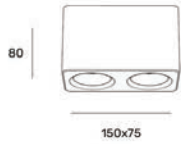

Colour		
 2 	Black ■	BK
 2 	White □	WH

Dim options		
 3 	Non-DIM	
 3 	*DIM	D

* On request

Twine

Z08317-7.55.**|1|.2|.3|**

Power	7W
Beam angle	55°
Color temperature	3000K
Light efficiency	560lm
Color rendering index	CRI>90
Size	L75 W75 H90mm
IP	IP20
Material	aluminium, spray powder