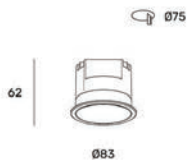

Aura 7

Z08657-7.60.**|1|.2|.3|**

Power	7W
Beam angle	60°
Color temperature	3000K
Light efficiency	430lm
Color rendering index	CRI>90
Size	D62 H58mm | cut-out: D55mm
IP	IP65
Material	aluminium, spray powder