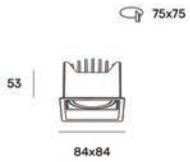

Pure

Z03252-7.24.**|1|.2|.3|**

Power	7W
Beam angle	24°
Color temperature	3000K
Light efficiency	415lm
Color rendering index	CRI>90
Size	L84 W84 H53mm | cut-out: L75 W75mm
IP	IP20
Material	aluminium, spray powder

Pure 2

Z03253-14.24.**|1|.2|.3|**

Power	2x7W
Beam angle	24°
Color temperature	3000K
Light efficiency	815lm
Color rendering index	CRI>90
Size	L166 W84 H53mm | cut-out: L155 W75mm
IP	IP20
Material	aluminium, spray powder

OPTIONS

Colour temperature		
|1|	*2700K warm light	27
|1|	3000K home light	30
|1|	*4000K natur light	40

Colour		
|2|	Black ■	BK
|2|	White □	WH

Dim options		
|3|	Non-DIM	
|3|	*DIM	D
|3|	*DIM-TRIAC	T

* On request