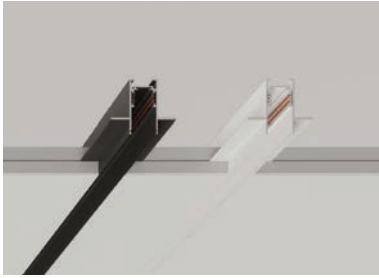

Cube

Cube Line

Row

Edge recessed trimless W

order installation track, light insets + mounting accessories separately

INSTALLATION TRACK

track trimless W 2000mm 48V

*end cup included