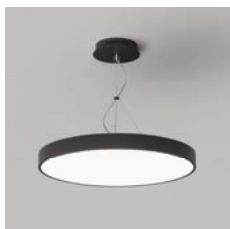

Rod suspension

Wire suspension

OPTIONS

Mounting accessories

1	Rod suspension 500mm	ROD
1	Wire suspension 800mm	SUS

Colour

2	Black ■	BK
2	White □	WH

Dim options