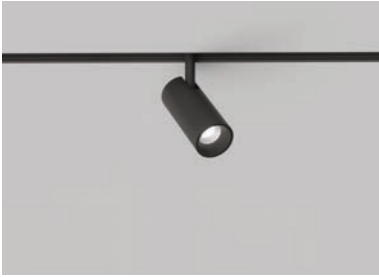

led driver 48V 200W for installing on track Edge

Z2000-48.DR.200.|2|

remote drivers on driver page XXX

OPTIONS

Colour

2	Black	■	BK
2	White	□	WH

Shine 7

Z2936-7.36.**|1|**.**|2|**.**|3|**