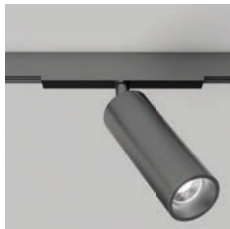

Black Nickel